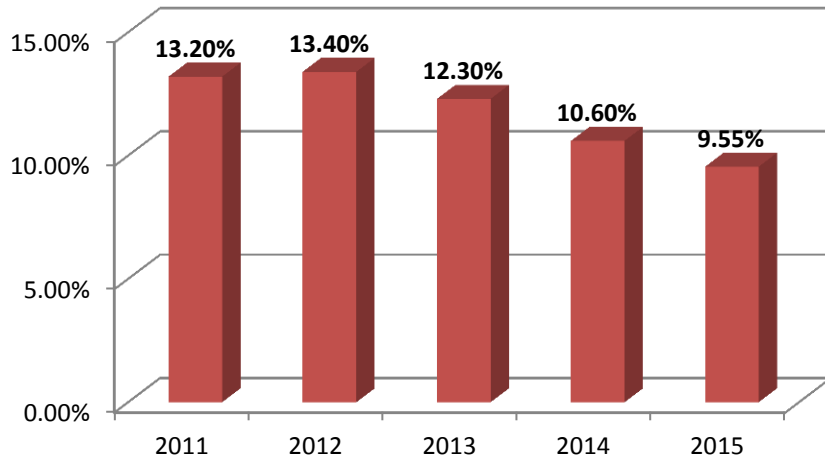

2015 ALUMNI TRUSTEE ELECTION RESULTS

5 Year Rate of Participation