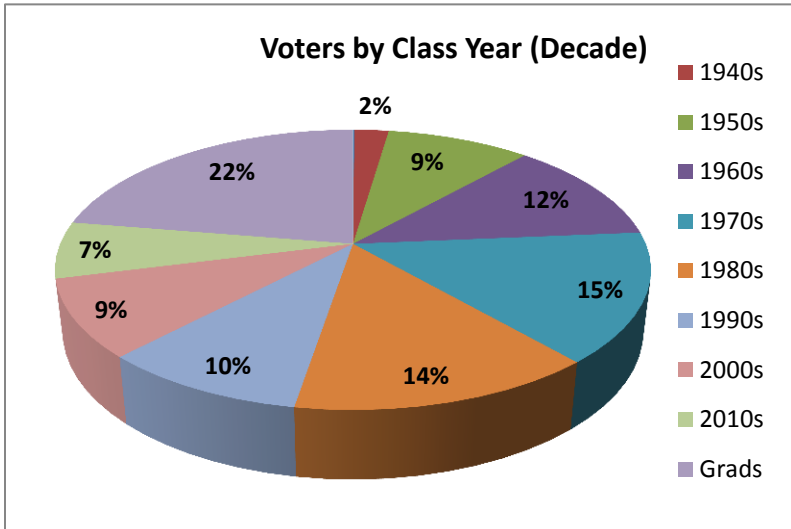

2015 ALUMNI TRUSTEE ELECTION RESULTS