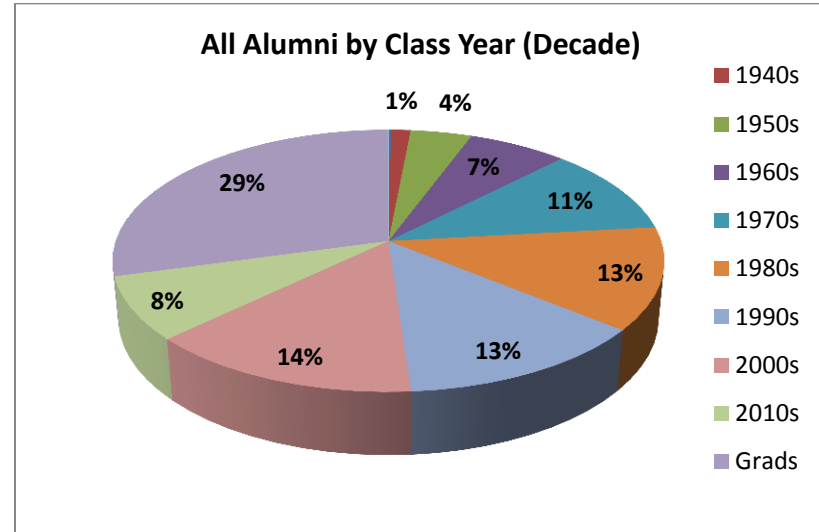

2015 ALUMNI TRUSTEE ELECTION RESULTS