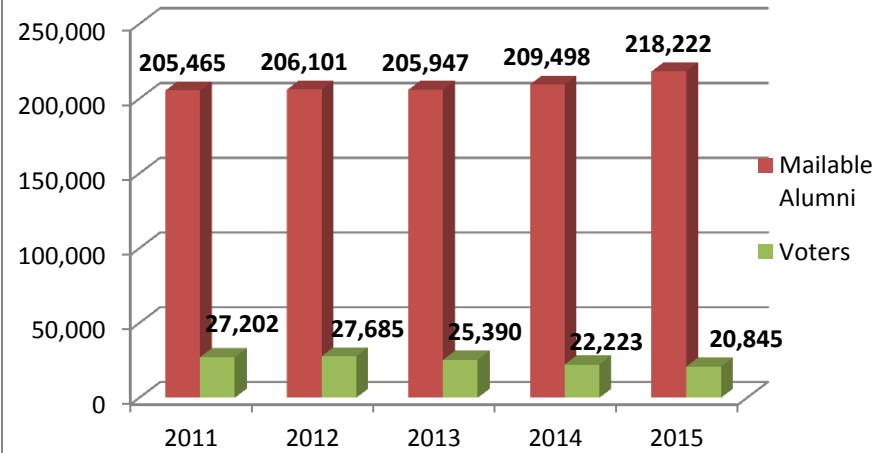

5 Year - Mailable Alumni vs Voters