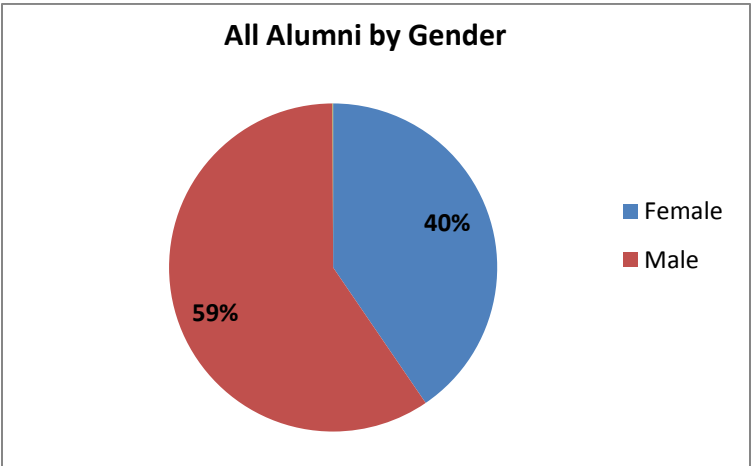

# 2015 ALUMNI TRUSTEE ELECTION RESULTS

## VOTER CHARACTERISTICS