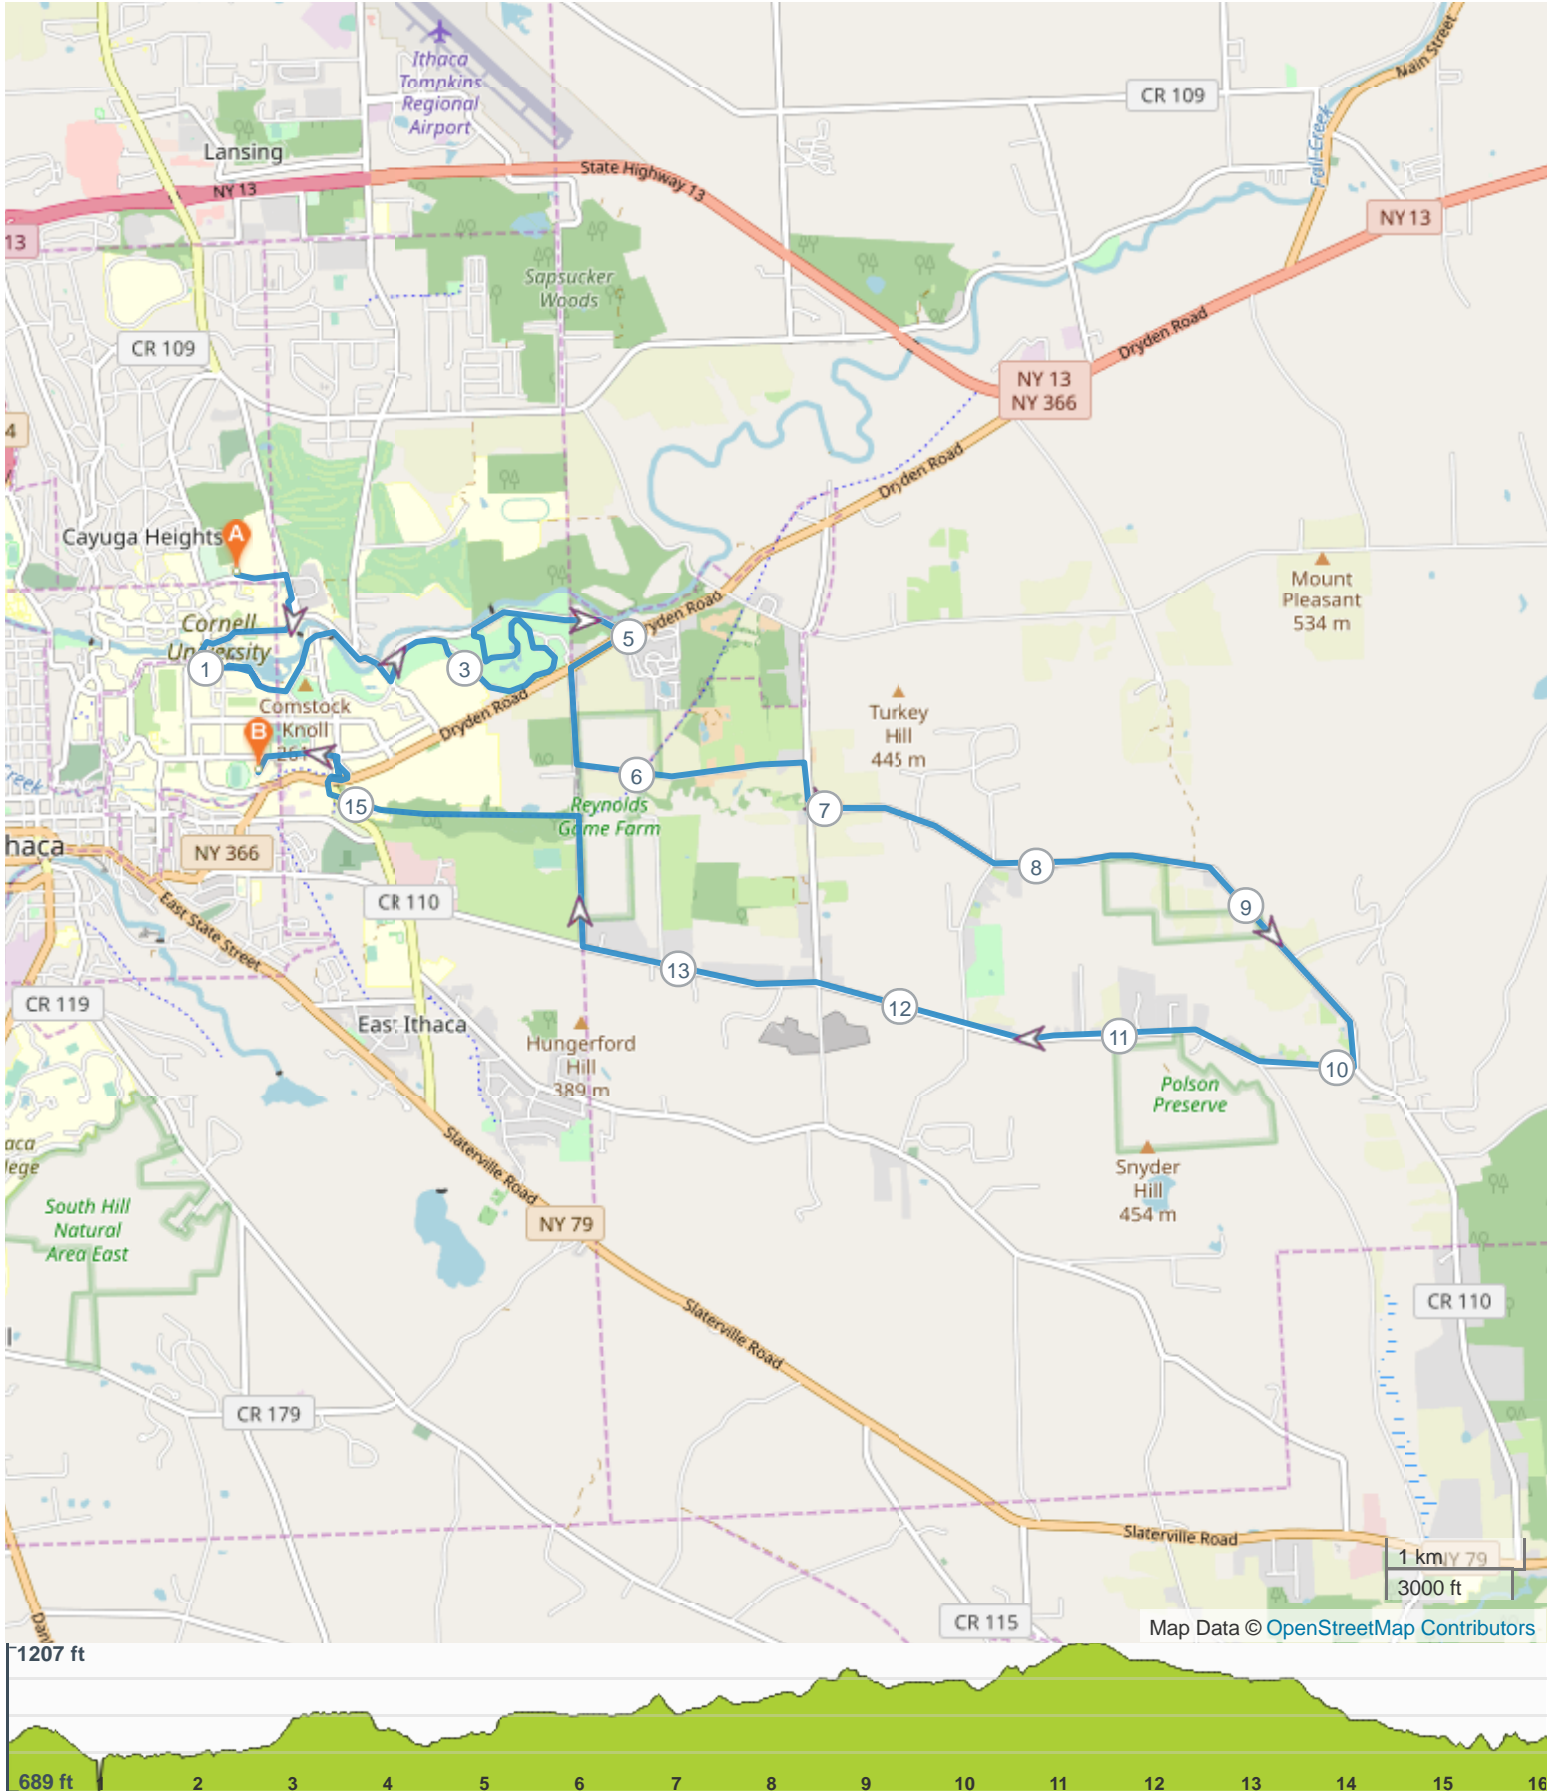

CAU DAY 1 Ellis Hollow

ROUTE INFORMATION

ROUTE LENGTH 16.083 miles

ASCENT 1122 ft

DESCENT 1102 ft

HILLS ⬆ 40.1% | ⬇ 41.1% | ➡ 18.8%

TERRAIN Mixed 

START **LAT:** 42.456843, **LNG:** -76.478336

NOTES

CAU DAY 1 Ellis Hollow

ROUTE DIRECTIONS

| No | Miles | Turn | Directions |
|----|--------|------|---|
| 1 | 0.000 | | Start on |
| 2 | 0.002 | ← | Turn left onto Jessup Road |
| 3 | 0.171 | → | Turn right onto Program House Drive |
| 4 | 0.173 | → | Turn right onto Jessup Road |
| 5 | 0.219 | → | Turn right onto Pleasant Grove Road |
| 6 | 0.325 | → | Turn right onto Cradit Farm Drive |
| 7 | 0.856 | ← | Turn left onto Thurston Avenue |
| 8 | 0.963 | ↙ | Turn sharp left onto Forest Home Drive |
| 9 | 1.123 | ← | Turn left |
| 10 | 1.133 | → | Turn right |
| 11 | 1.216 | | Keep right |
| 12 | 1.397 | ↖ | Turn slight left |
| 13 | 1.408 | | Keep right |
| 14 | 1.479 | ← | Turn left |
| 15 | 1.489 | ← | Turn left onto Forest Home Drive |
| 16 | 2.426 | ← | Turn left onto Forest Home Drive |
| 17 | 2.430 | ← | Turn left |
| 18 | 2.434 | → | Turn right onto Forest Home Drive |
| 19 | 2.437 | ← | Turn left onto Caldwell Road |
| 20 | 2.513 | ↙ | Turn sharp left onto Arboretum Road |
| 21 | 2.882 | → | Turn right onto Arboretum Road |
| 22 | 3.710 | ↖ | Turn slight left onto Arboretum Road |
| 23 | 5.009 | ↘ | Turn sharp right onto Dryden Road |
| 24 | 5.305 | ← | Turn left onto Game Farm Road |
| 25 | 5.737 | ← | Turn left onto Stevenson Road |
| 26 | 6.761 | → | Turn right onto Turkey Hill Road |
| 27 | 6.927 | ← | Turn left onto Ellis Hollow Creek Road |
| 28 | 9.914 | ↘ | Turn sharp right onto Ellis Hollow Road |
| 29 | 11.678 | → | Turn right onto Genung Road |
| 30 | 11.682 | ↘ | Turn sharp right onto Ellis Hollow Road |
| 31 | 13.423 | → | Turn right onto Game Farm Road |
| 32 | 14.002 | ← | Turn left onto East Ithaca Recreation Way |
| 33 | 15.474 | ← | Turn left onto Synchrotron Drive |