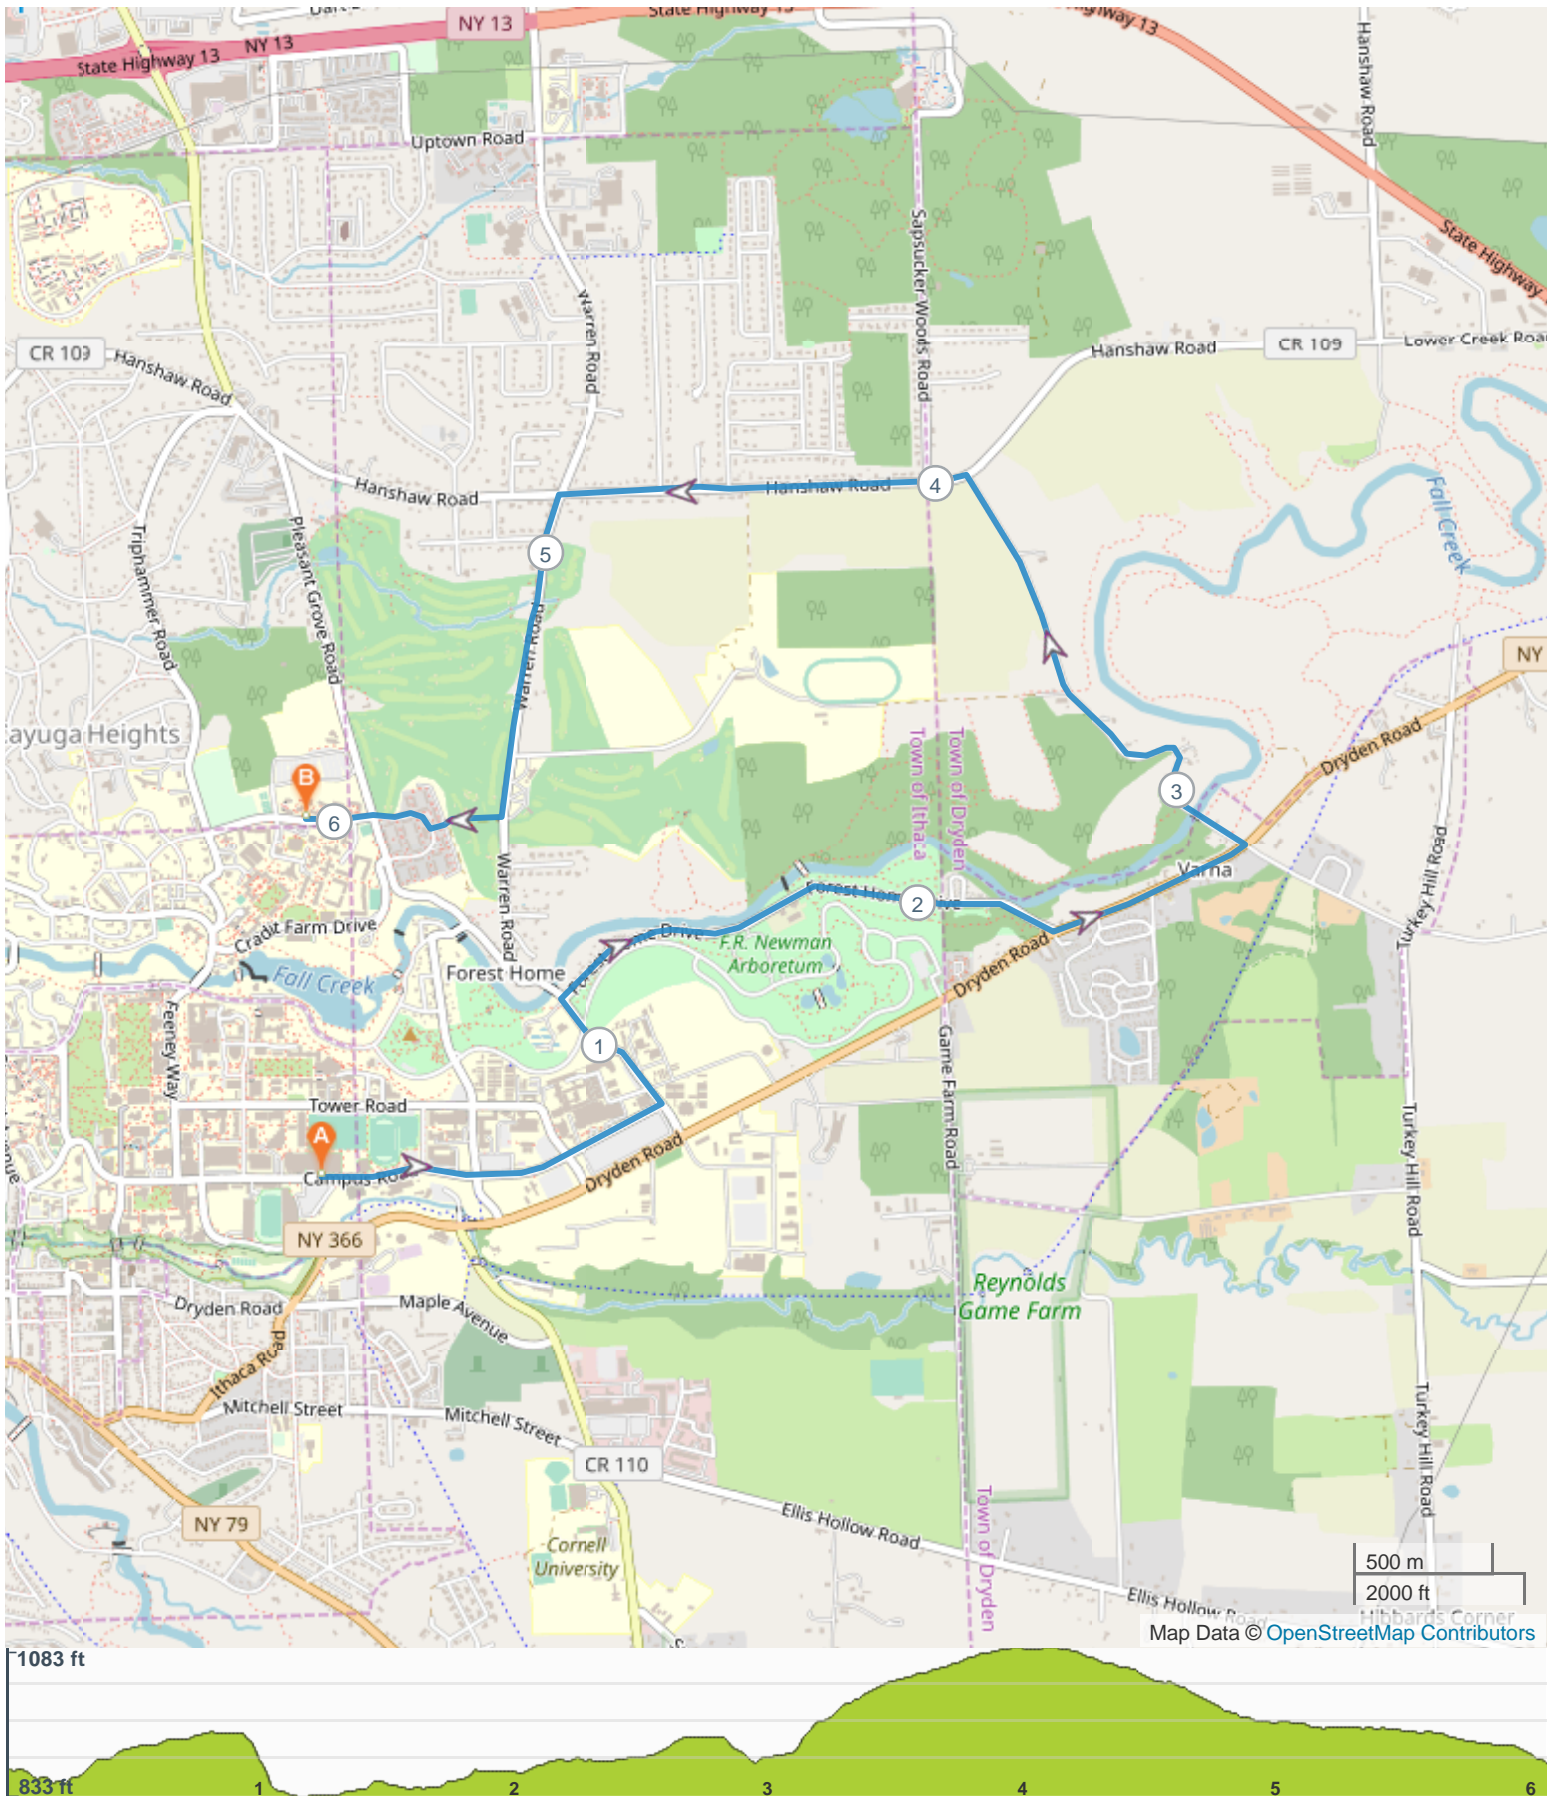

CAU DAY 1 AM Bartels To North Campus

ROUTE INFORMATION

ROUTE LENGTH 6.055 miles

ASCENT 403 ft

DESCENT 400 ft

HILLS **↑** 41.7% | **↓** 39.8% | **→** 18.5%

TERRAIN Road **A**

START **LAT:** 42.445248, **LNG:** -76.476354

NOTES

CAU DAY 1 AM Bartels To North Campus

ROUTE DIRECTIONS

No	Miles	Turn	Directions
1	0.000		Start on
2	0.795	←	Turn left onto Caldwell Road
3	1.049	→	Turn right onto Arboretum Road
4	1.061	↘	Turn sharp right onto Caldwell Road
5	1.137	→	Turn right onto Forest Home Drive
6	2.329	↖	Turn slight left onto Dryden Road
7	2.790	↙	Turn sharp left onto Freese Road
8	3.925	←	Turn left onto Hanshaw Road
9	4.520	→	Turn right onto Stony Brook Lane
10	4.524	→	Turn right onto Hanshaw Road
11	4.552	←	Turn left onto Stony Brook Lane
12	4.556	→	Turn right onto Hanshaw Road
13	4.871	↘	Turn sharp right onto Warren Road
14	5.602	→	Turn right
15	5.724	↖	Turn slight left
16	5.733	↗	Turn slight right
17	5.763	→	Turn right onto Hasbrouck Circle
18	6.055		FINISH